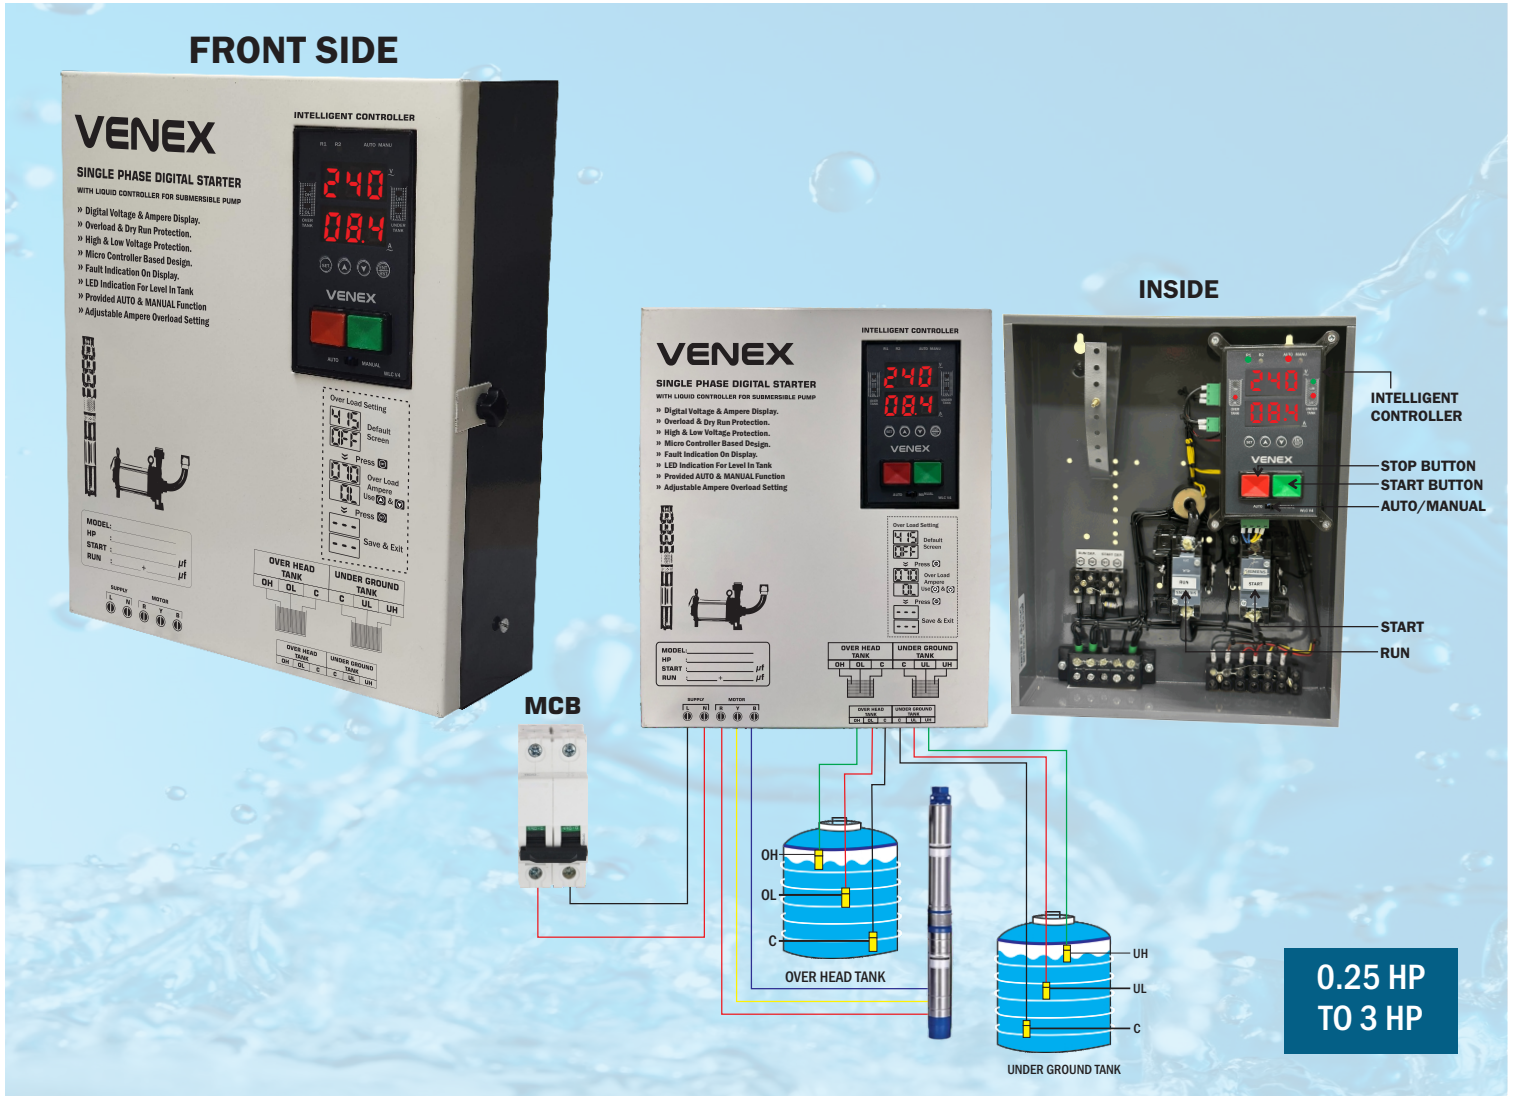

SUBMERSIBLE FULLY AUTOMATIC STARTER WITH WATER LEVEL CONTROLLER

Ordering Information :

Model No.	WLC V4
Load Capacity	0.5 HP to 3 HP
Input Supply	230 VAC, ± 10%
Sensor	SS / Carbon / Float Switch

PROTECTION	FEATURES
Over & Load	Delay OFF & Cyclic Timer
Dry Run	Dry Reset Timer
High & Low Voltage	Auto/ Manual Mode

- » Automatically Shuts Off & Start The Motor When the Tank Full & Empt
- » Save Electricity & Water
- » Easy to Replace Parts