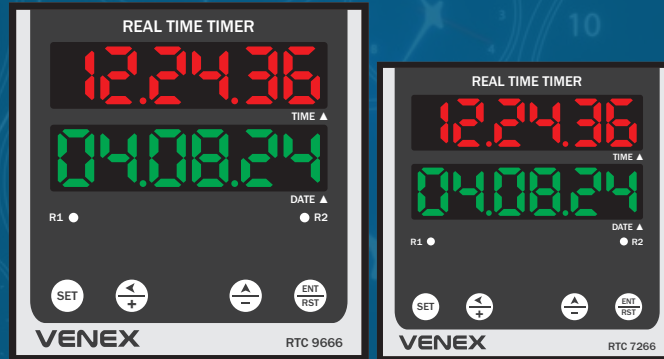

REAL TIME TIMER

Model	RTC 9666	RTC 7266
Frame	96X96	72X72
Panel	92X92	68X68
Display	6 Digit 0.56" RED 6 Digit 0.56" GREEN	6 Digit 0.39" RED 6 Digit 0.39" GREEN

<p><b>INPUT</b></p> <p>Set Point</p>	<p>2 Set Point (16 ON Time &amp; 16 OFF Time Per Day) Weekly Day Skip &amp; Unskip A Completely Automatic Swither that Eliminated Manual Intervention and Efforts.</p>
<p><b>OUTPUT</b></p> <p>Control Output</p>	<p>1CO, 7 Amp., 230 Volt AC</p>
<p><b>SPECIFICATIONS</b></p> <p>Supply Reset Enclosure Material Operating Temperature Relative Humidity</p>	<p>230v AC, ±10%, 50Hz By Front Keypad Polycarbonate + ABS Plastic 0°C - 55°C Upto 95% RH Non Condensing</p>