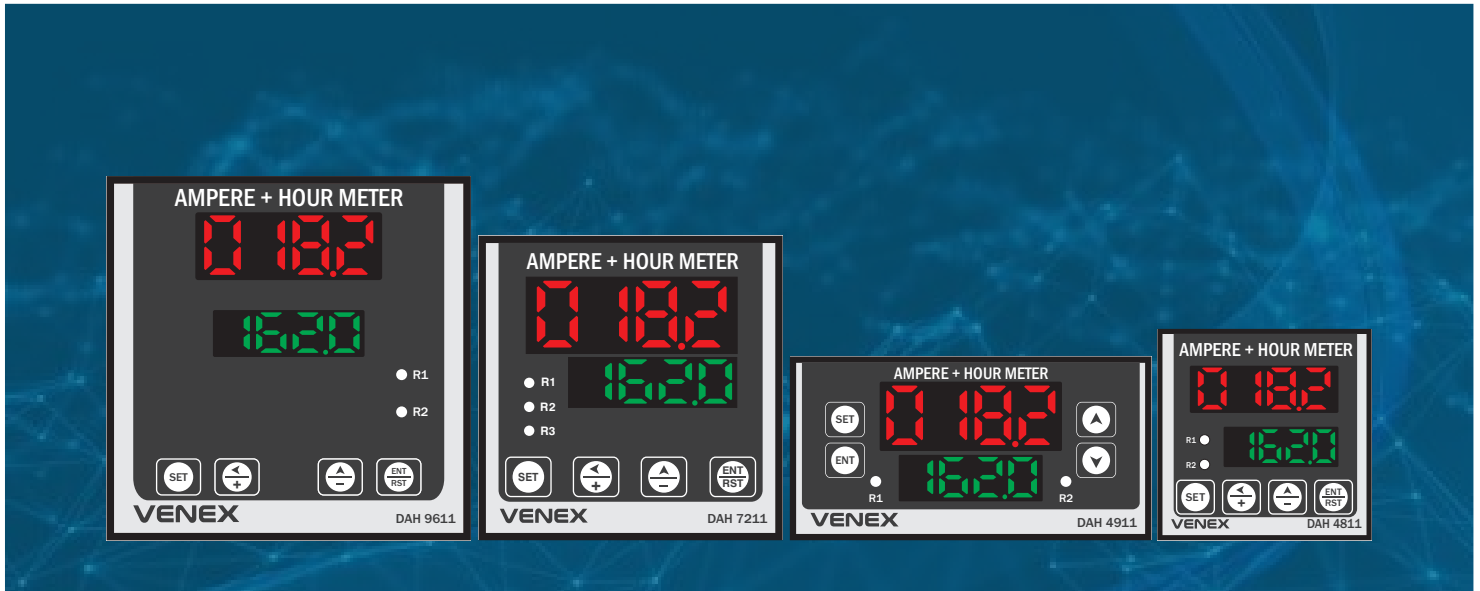

AMPERE + HOUR METER

Model	DAH 9611	DAH 7211	DAH 4911	DAH 4811
Frame	96X96	72X72	48X96	48X48
Panel	92X92	68X68	44X92	44X44
Display	4 Digit 0.56" RED 4 Digit 0.39" GREEN	4 Digit 0.56" RED 4 Digit 0.39" GREEN	4 Digit 0.56" RED 4 Digit 0.39" GREEN	4 Digit 0.36" RED 4 Digit 0.28" GREEN

INPUT	AC Input (Amp.) DC Input (Volt)	0 - 5 AMP AC Direct OR UP TO 2000/5 CT Selection 75 M V shunt
OUTPUT	Control Output Relay Rating	1CO (1 Relay) 1CO, 7 Amp, 230 Volt AC
SPECIFICATIONS	Supply Voltage Accuracy Enclosure Material Operating Temperature Relative Humidity	230v AC, ±10%, 50Hz ±1% of FSD Polycarbonate + ABS Plastic 0°C - 55°C Upto 95% RH Non Condensing
Note		30 A AC / 50 A AC Direct CT Available
Note		Relay Output As Per Requirement Available